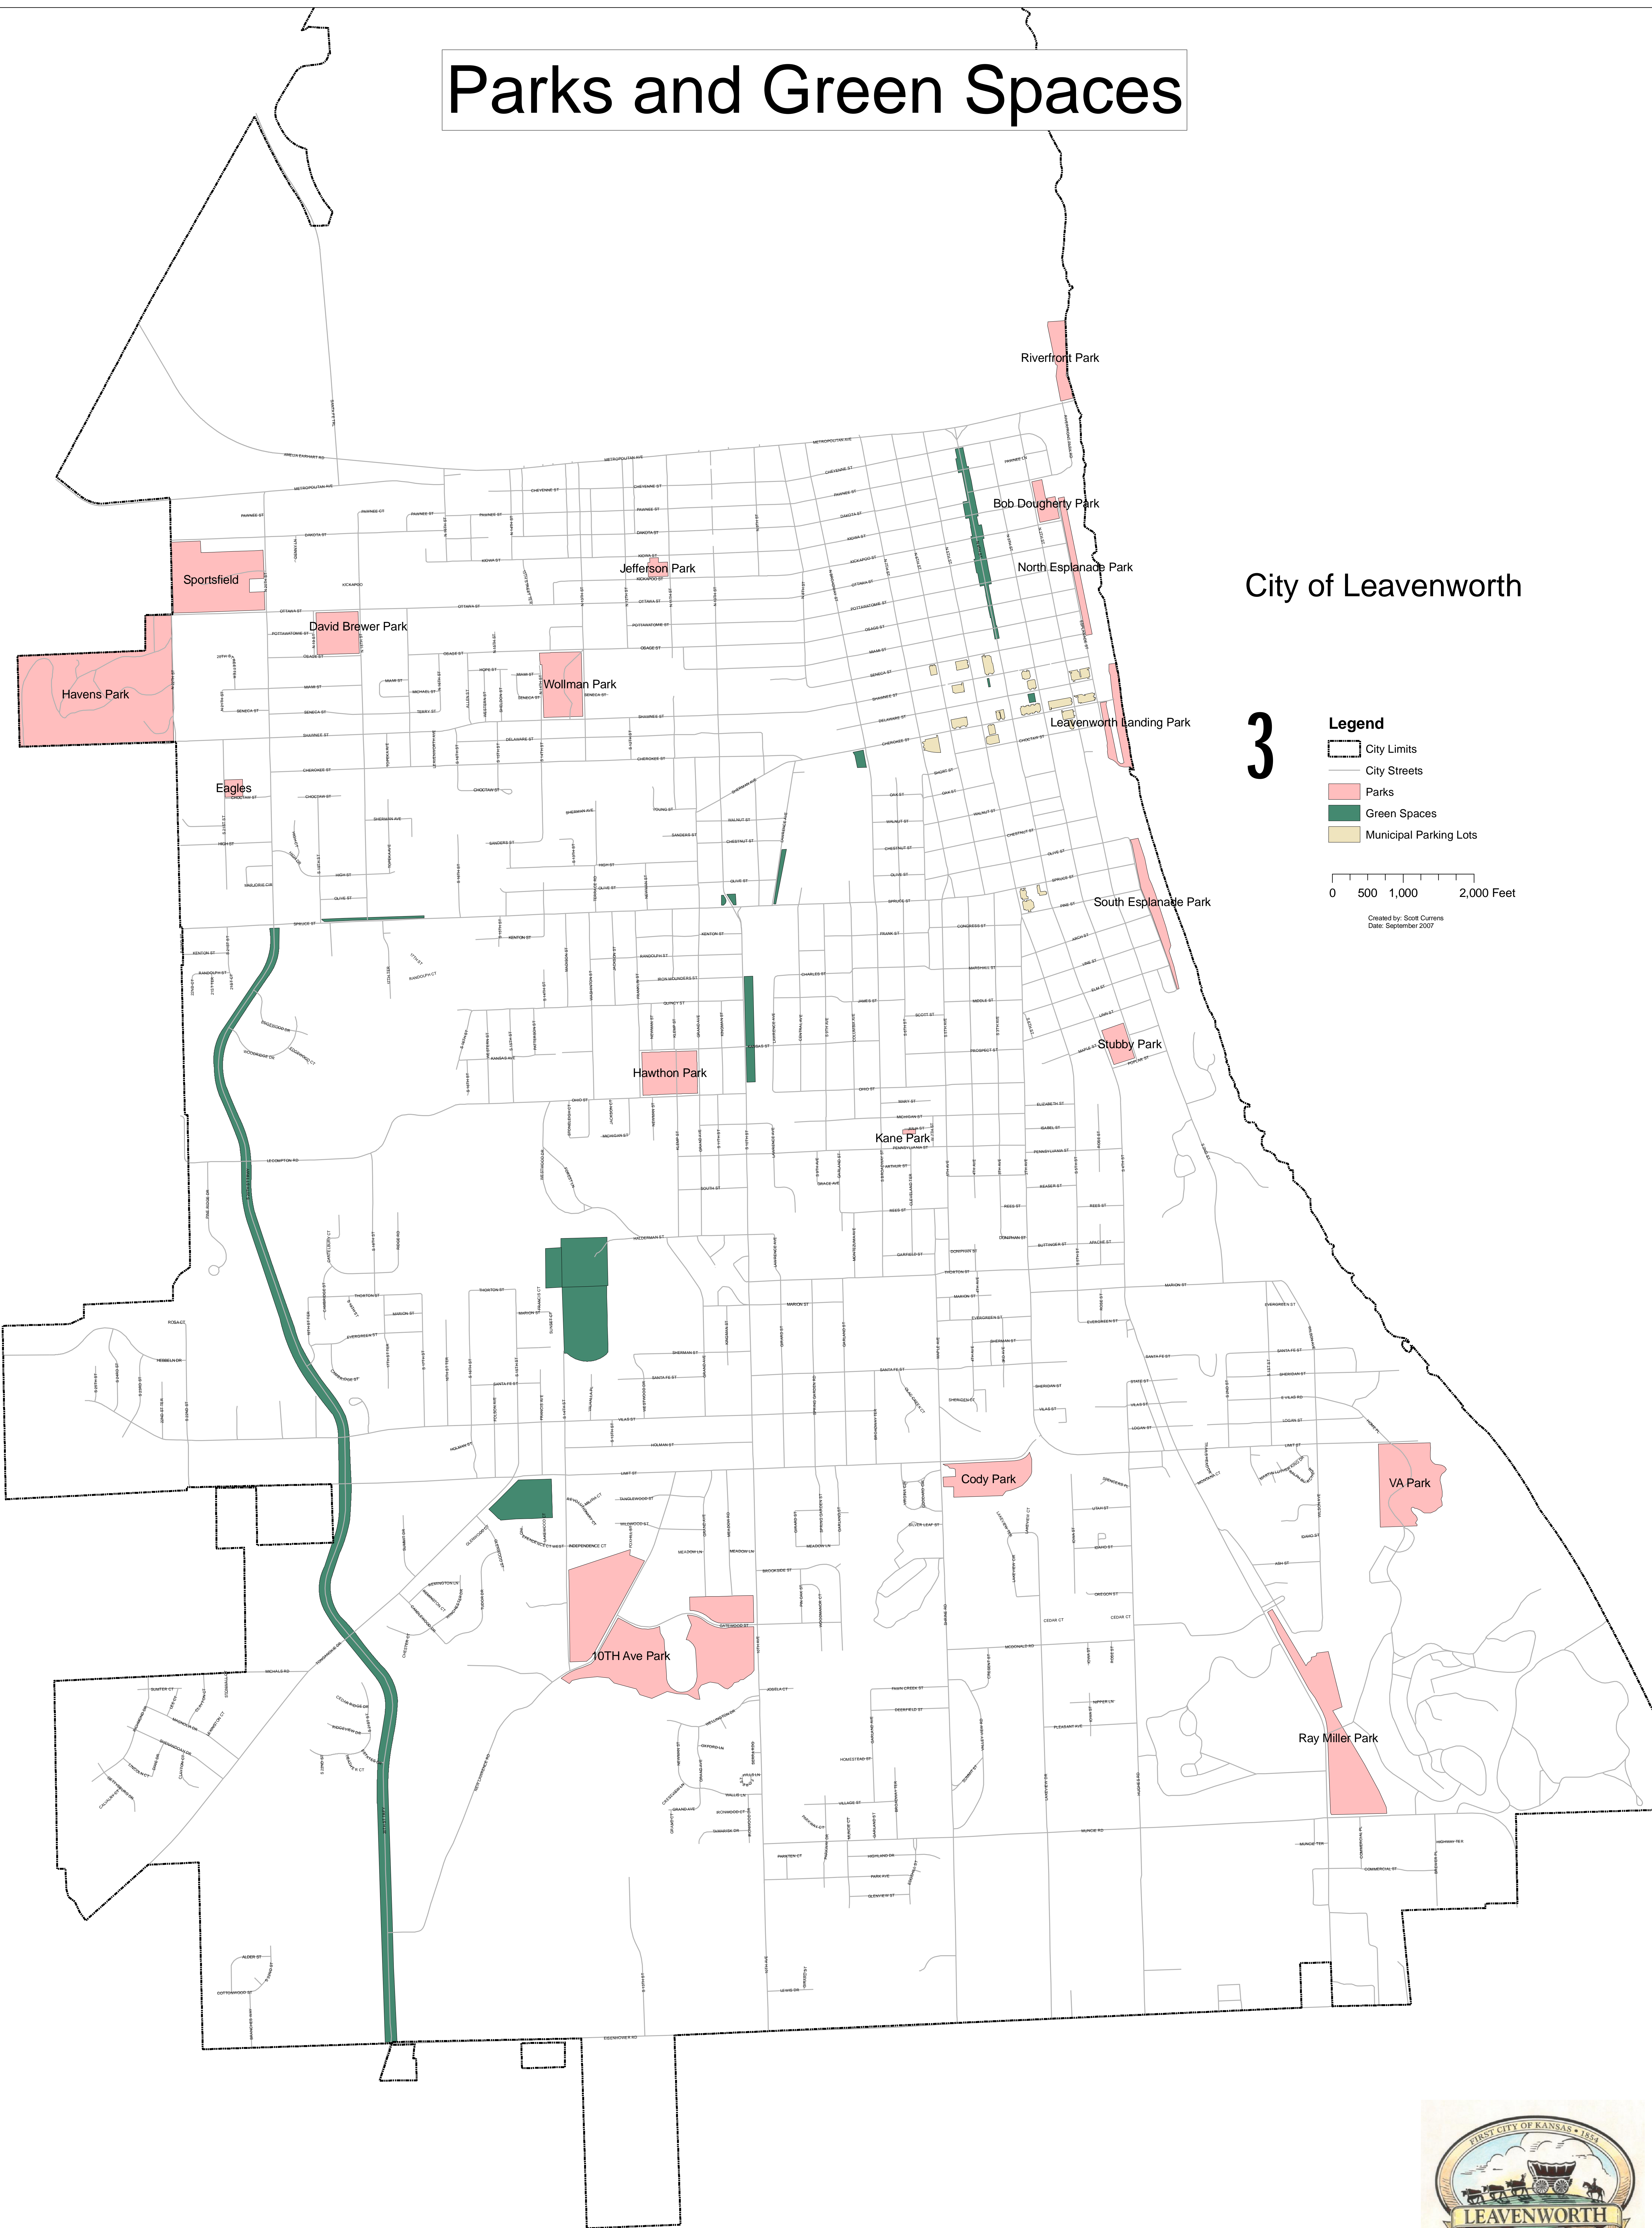

Parks and Green Spaces

City of Leavenworth

3

Legend

- City Limits
- City Streets
- Parks
- Green Spaces
- Municipal Parking Lots

0 500 1,000 2,000 Feet